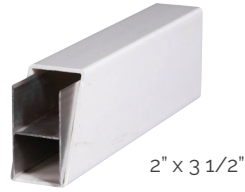

CAPS & BASE TRIM

SOLAR LIGHTING

BAGGED POSTS

POST MOUNTS

PORCH RAIL GATES W/HARDWARE

OPTIONAL TOP RAILS

STRUCTURAL COLUMNS

BRACKETS