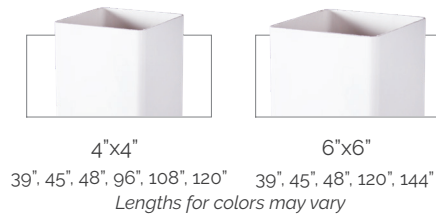

CAPS & BASE TRIM

SOLAR LIGHTING

BAGGED POSTS

POST MOUNTS

PORCH RAIL GATES W/HARDWARE

OPTIONAL TOP RAILS

STRUCTURAL COLUMNS

BRACKETS