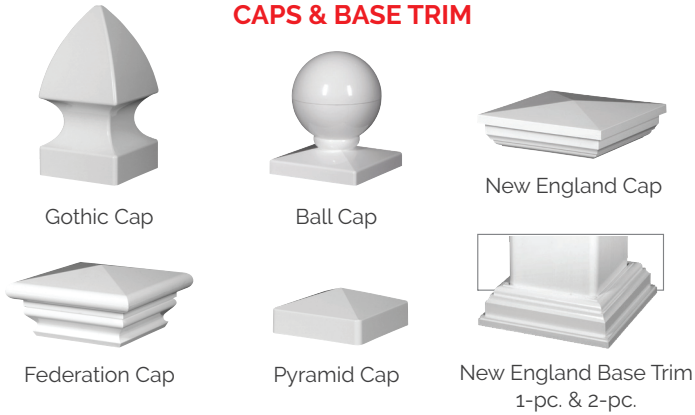

CAPS & BASE TRIM

SOLAR LIGHTING

BAGGED POSTS

POST MOUNTS

PORCH RAIL GATES W/HARDWARE

OPTIONAL TOP RAILS

STRUCTURAL COLUMNS

BRACKETS