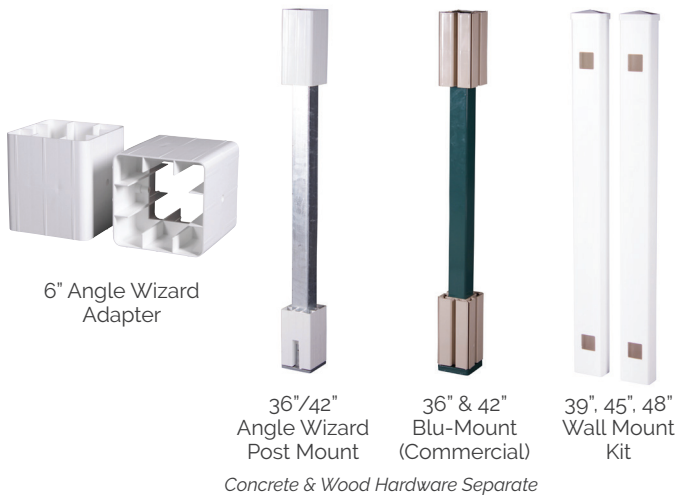

CAPS & BASE TRIM

SOLAR LIGHTING

BAGGED POSTS

POST MOUNTS

PORCH RAIL GATES W/HARDWARE

OPTIONAL TOP RAILS

STRUCTURAL COLUMNS

BRACKETS