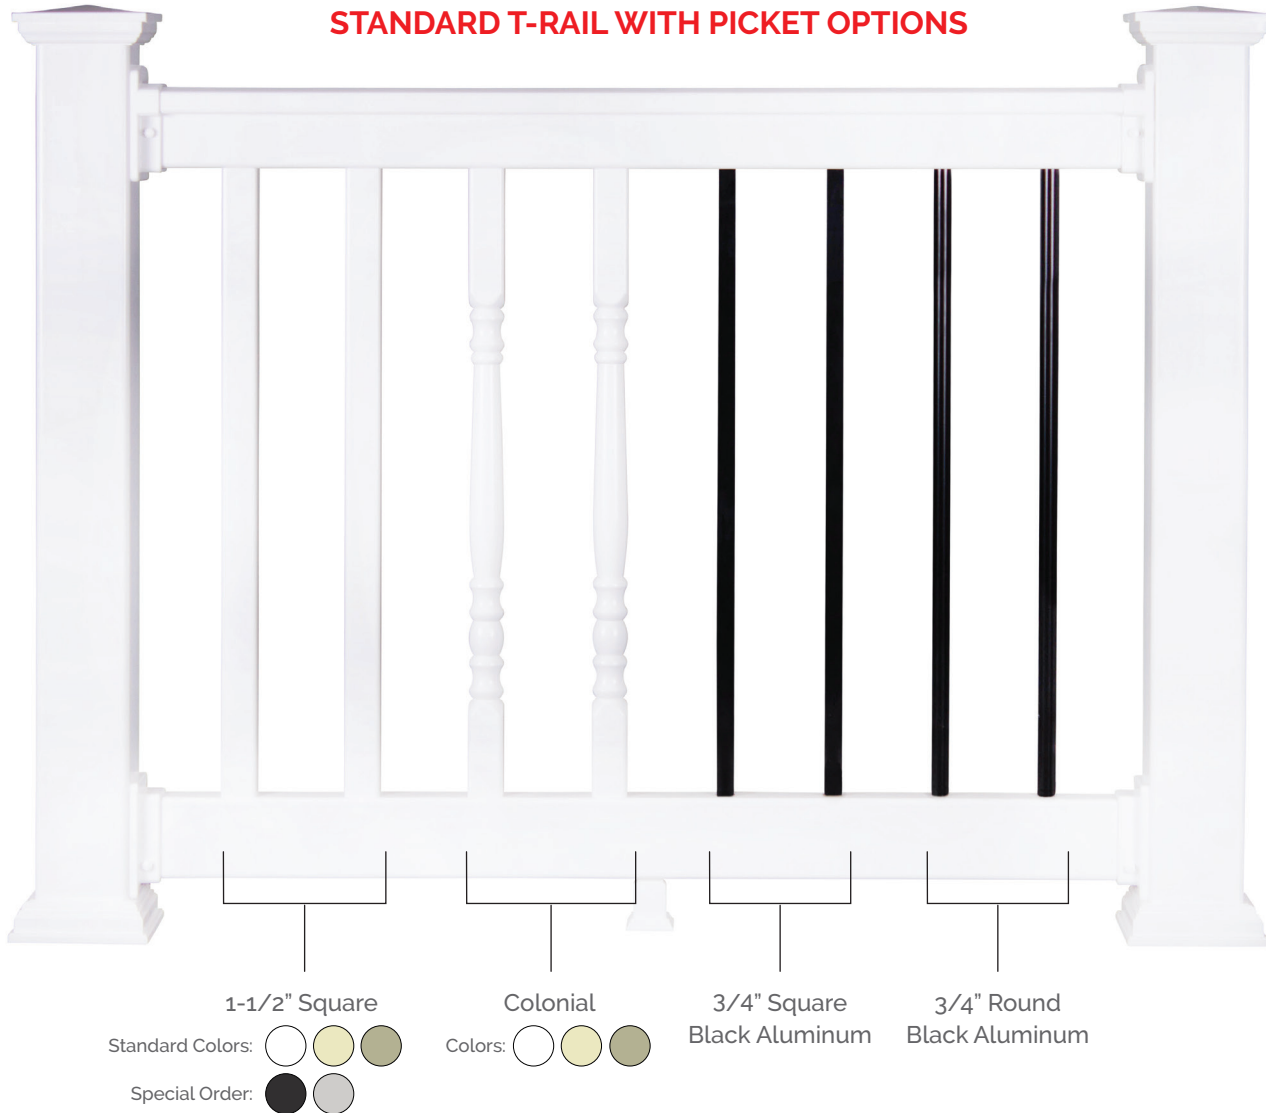

STANDARD T-RAIL WITH PICKET OPTIONS

SPECS

- 1 ea. 3-1/2" x 3-1/2" T-Rail Top with Aluminum H-Bar
- 1 ea. 2" x 3-1/2" Bottom Rail
- 1 ea. Foot Block
- 2 ea. T-Rail & 2" x 3-1/2" Bracket Sets (Includes Hardware)
- 1-1/2" White Square Pickets (Standard)

HEIGHTS

36", 42" (Custom Heights Also Available)

SIZES (TRUE LENGTHS)

Porch – 4', 6', 8', 10', (12' – Decorative Only)
 Stair – 4', 6', 8', 10', (12' – Decorative Only)
 (Custom Lengths Also Available – 3', 5', 7', 9', 11')